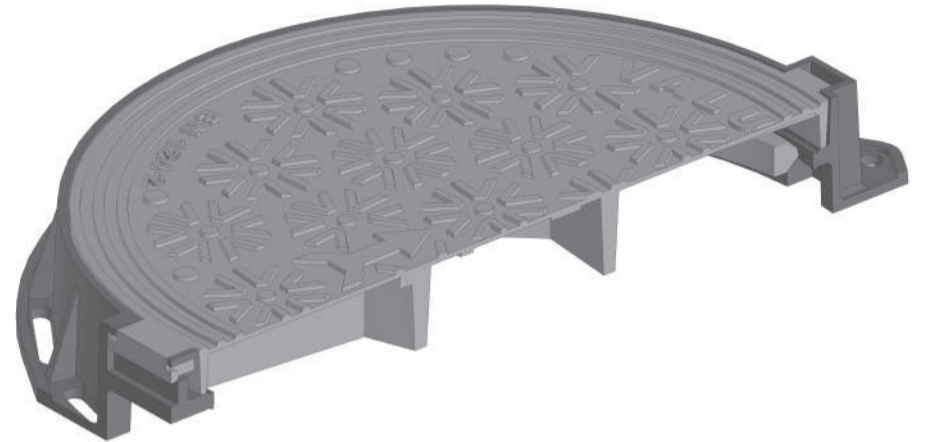

## Cover and Frame CO 600 mm with Lock and Rubber Seal

Cover art. 600Mr D400

Standard	EN124-2 : 2015
EN 124 Class	D400
Place of installation	Carriageways of roads
Material	Ductile Cast Iron
Packing	Wooden Pallets
Quantity per Pallet	8-10 sets