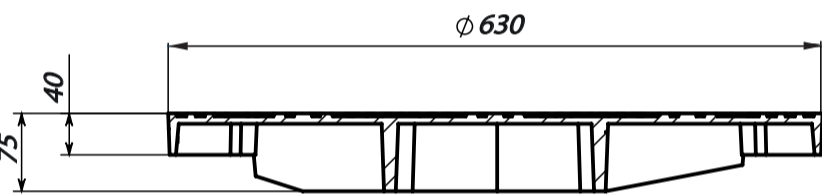

Cover art. 600Mr D400

Standard	EN124-2 : 2015
EN 124 Class	D400
Place of installation	Carriageways of roads
Material	Ductile Cast Iron
Packing	Wooden Pallets
Quantity per Pallet	8-10 sets

Frame art. 600Fr D400